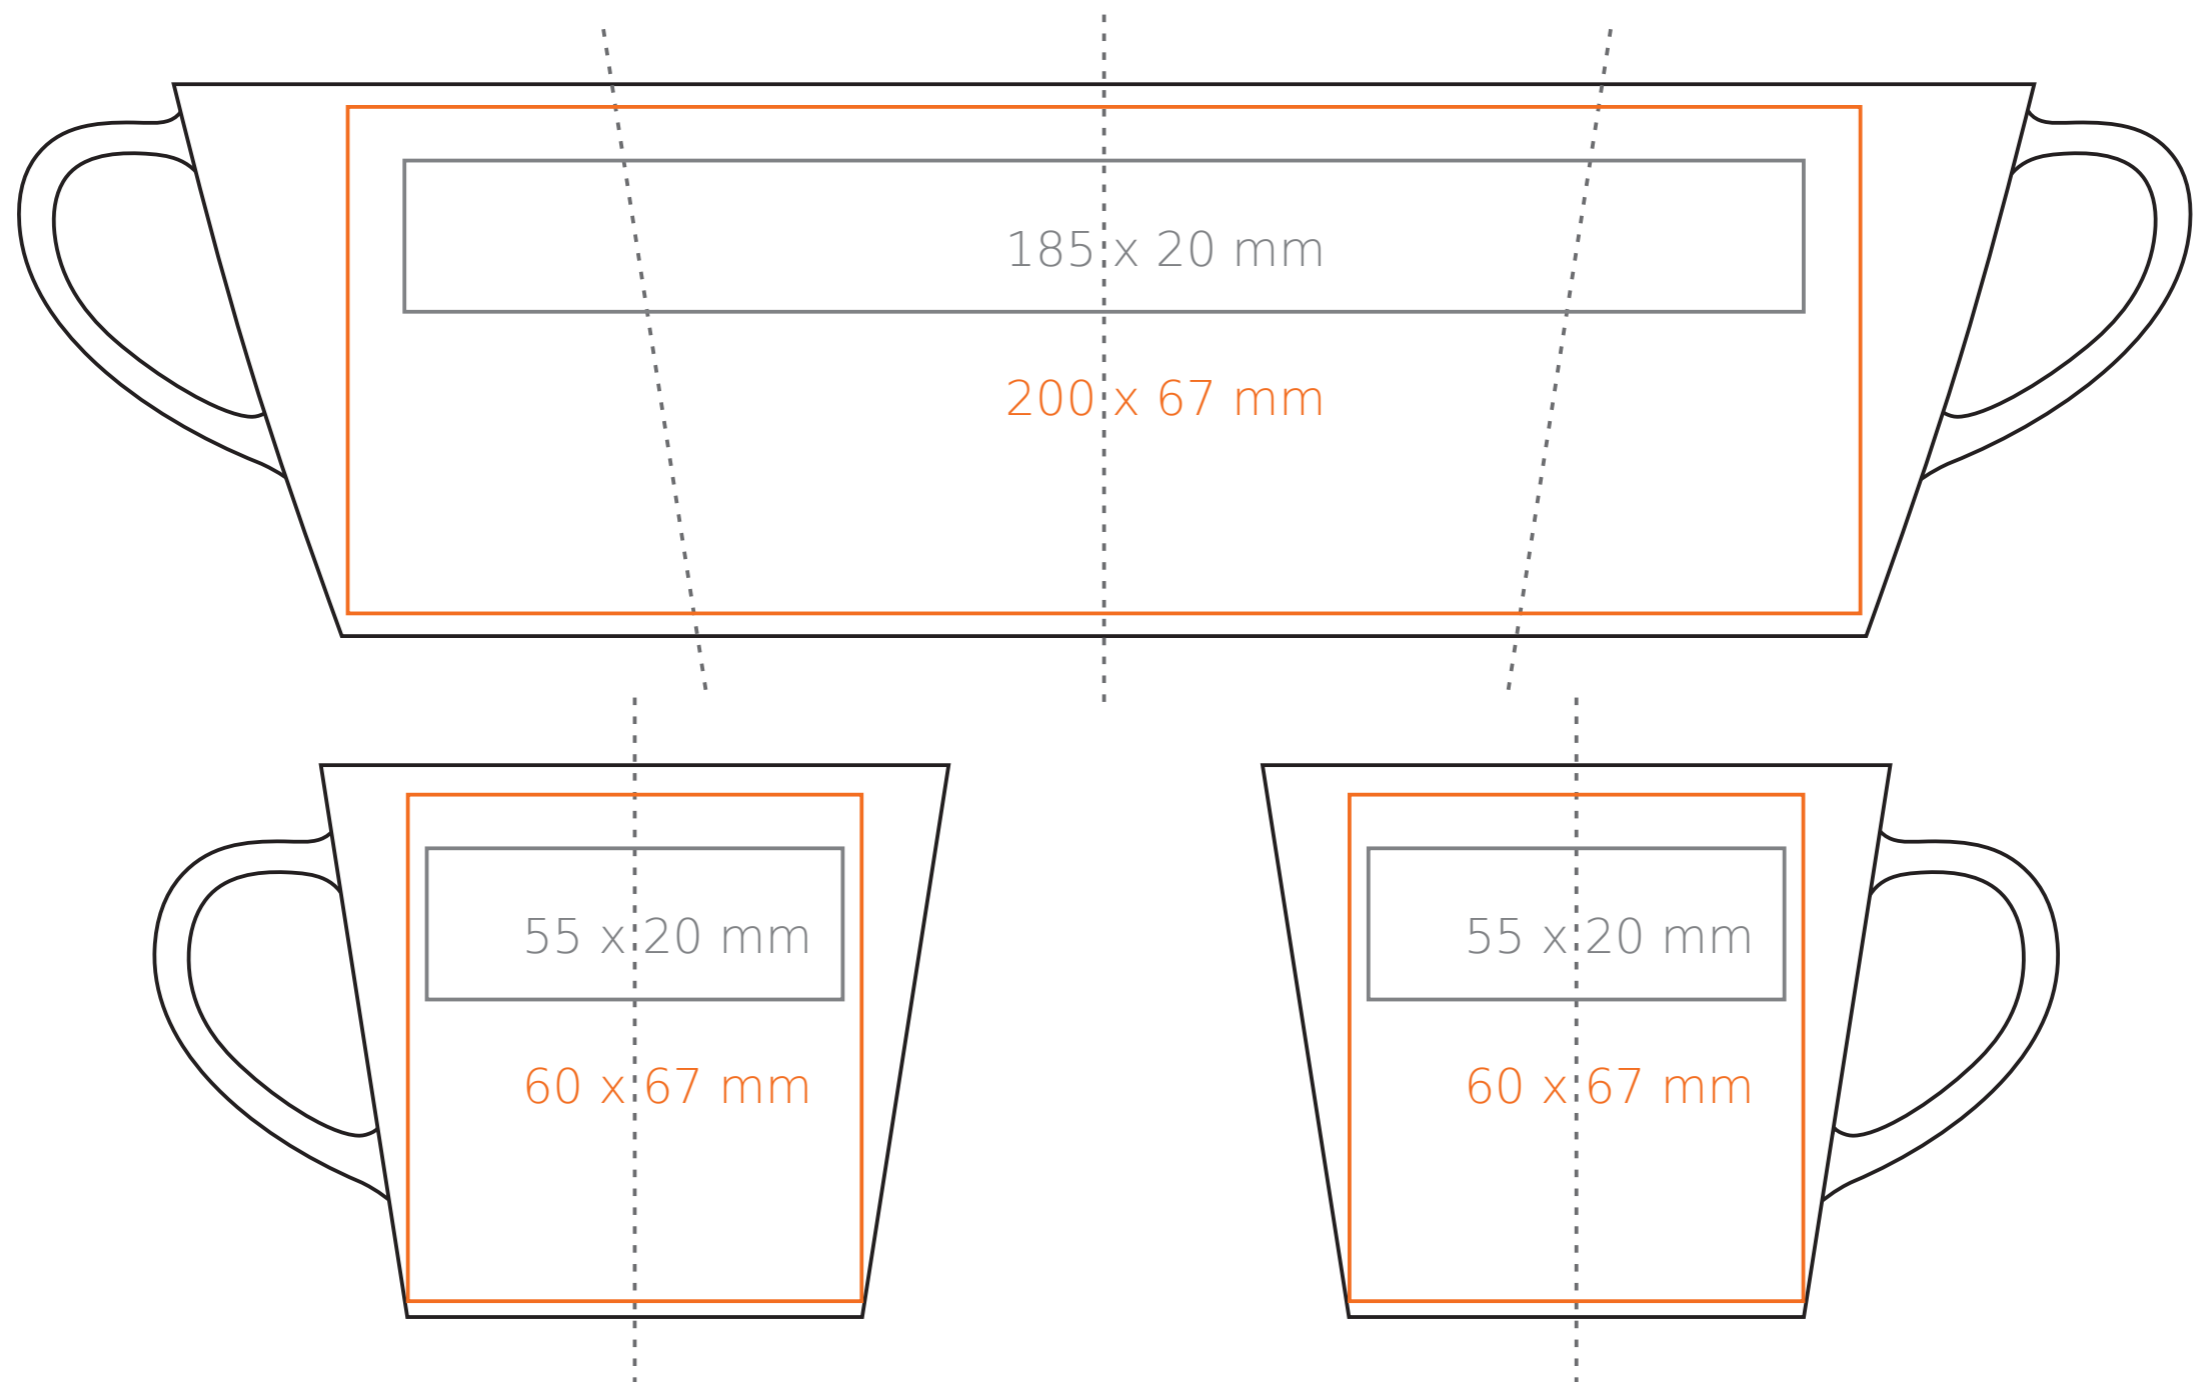

# C/231 Victor

120 ml / h: 62 mm / Ø 69 mm

saucer Ø 128 mm

- |                               |              |
|-------------------------------|--------------|
| Imprint on the handle         | - 50 x 8 mm  |
| Imprint on the inside         | - 35 x 20 mm |
| Imprint on the bottom inside  | - Ø 25 mm    |
| Imprint on the bottom outside | - Ø 25 mm    |

# C/231 Victor

210 ml / h: 73 mm / Ø 83 mm

saucer Ø 149 mm

- Imprint on the handle - 30 x 10 mm
- Imprint on the inside - 40 x 20 mm
- Imprint on the bottom inside - Ø 35 mm
- Imprint on the bottom outside - Ø 30 mm