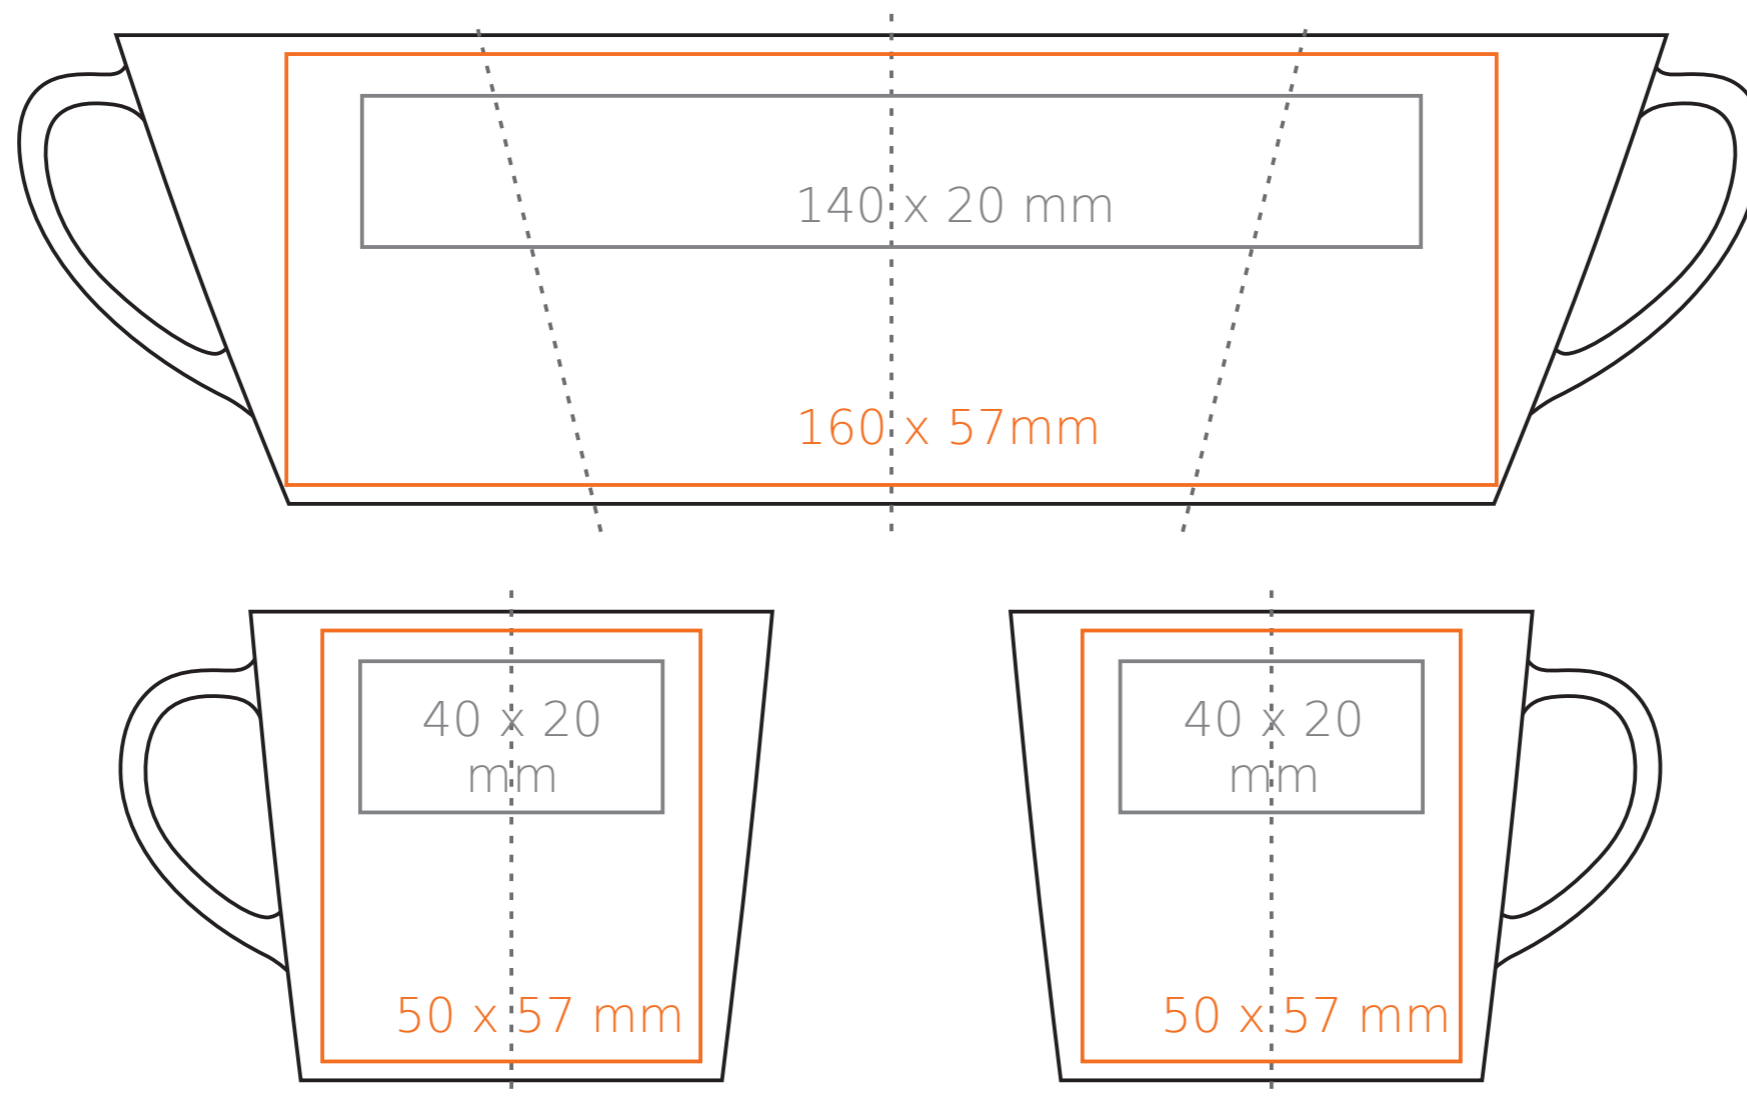

# C/231 Victor

120 ml / h: 62 mm / Ø 69 mm

saucer Ø 128 mm

- |                               |              |
|-------------------------------|--------------|
| Imprint on the handle         | - 50 x 8 mm  |
| Imprint on the inside         | - 35 x 20 mm |
| Imprint on the bottom inside  | - Ø 25 mm    |
| Imprint on the bottom outside | - Ø 25 mm    |

# C/231 Victor

210 ml / h: 73 mm / Ø 83 mm

saucer Ø 149 mm

- Imprint on the handle - 30 x 10 mm
- Imprint on the inside - 40 x 20 mm
- Imprint on the bottom inside - Ø 35 mm
- Imprint on the bottom outside - Ø 30 mm