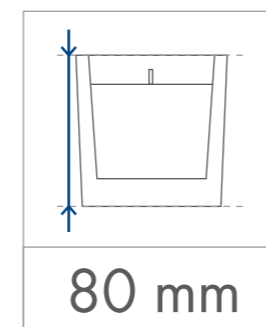

Standard
printing
area

55 x 45 mm

Transfer print,
Sensitive Touch (sandblasting)
one / two-sided

55 x 45 mm

Transfer print wallpaper
195 x 45 mm

dimensions
of the candle

minimum
burning time

paraffin

soy
wax

Standard
printing
area

Transfer print,
Sensitive Touch (sandblasting)
one / two-sided

70 x 60 mm

70 x 60 mm

Transfer print wallpaper
260 x 60 mm

dimensions
of the candle

minimum
burning time