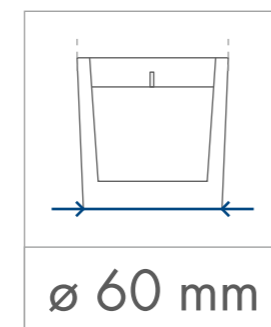

Standard
printing
area

55 x 45 mm

Transfer print,
Sensitive Touch (sandblasting)
one / two-sided

55 x 45 mm

Transfer print wallpaper
195 x 45 mm

dimensions
of the candle

minimum
burning time

paraffin

soy
wax

Standard
printing
area

Transfer print,
Sensitive Touch (sandblasting)
one / two-sided

70 x 60 mm

70 x 60 mm

Transfer print wallpaper
260 x 60 mm

dimensions
of the candle

minimum
burning time