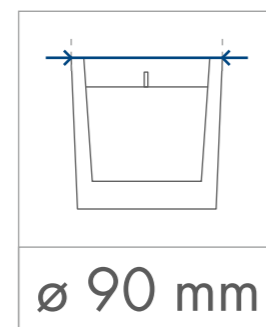

Standard
printing
area

55 x 45 mm

Transfer print,
Sensitive Touch (sandblasting)
one / two-sided

55 x 45 mm

Transfer print wallpaper
195 x 45 mm

dimensions
of the candle

minimum
burning time

paraffin

soy
wax

Standard
printing
area

Transfer print,
Sensitive Touch (sandblasting)
one / two-sided

70 x 60 mm

70 x 60 mm

Transfer print wallpaper
260 x 60 mm

dimensions
of the candle

minimum
burning time