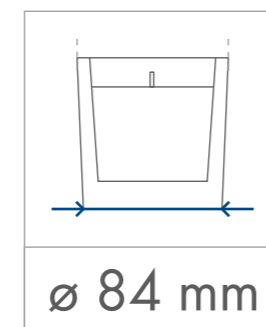

Standard
printing
area

55 x 45 mm

Transfer print,
Sensitive Touch (sandblasting)
one / two-sided

55 x 45 mm

Transfer print wallpaper
195 x 45 mm

dimensions
of the candle

minimum
burning time

paraffin

soy
wax

Standard
printing
area

Transfer print,
Sensitive Touch (sandblasting)
one / two-sided

70 x 60 mm

70 x 60 mm

Transfer print wallpaper
260 x 60 mm

dimensions
of the candle

minimum
burning time