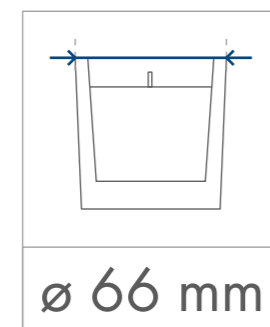

Standard
printing
area

55 x 45 mm

Transfer print,
Sensitive Touch (sandblasting)
one / two-sided

55 x 45 mm

Transfer print wallpaper
195 x 45 mm

dimensions
of the candle

minimum
burning time

paraffin

soy
wax

Standard
printing
area

Transfer print,
Sensitive Touch (sandblasting)
one / two-sided

70 x 60 mm

70 x 60 mm

Transfer print wallpaper
260 x 60 mm

dimensions
of the candle

minimum
burning time