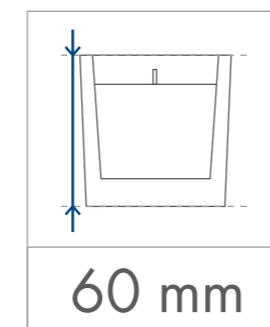

Standard
printing
area

55 x 45 mm

Transfer print,
Sensitive Touch (sandblasting)
one / two-sided

55 x 45 mm

Transfer print wallpaper
195 x 45 mm

dimensions
of the candle

minimum
burning time

paraffin

soy
wax

Standard
printing
area

Transfer print,
Sensitive Touch (sandblasting)
one / two-sided

70 x 60 mm

70 x 60 mm

Transfer print wallpaper
260 x 60 mm

dimensions
of the candle

minimum
burning time